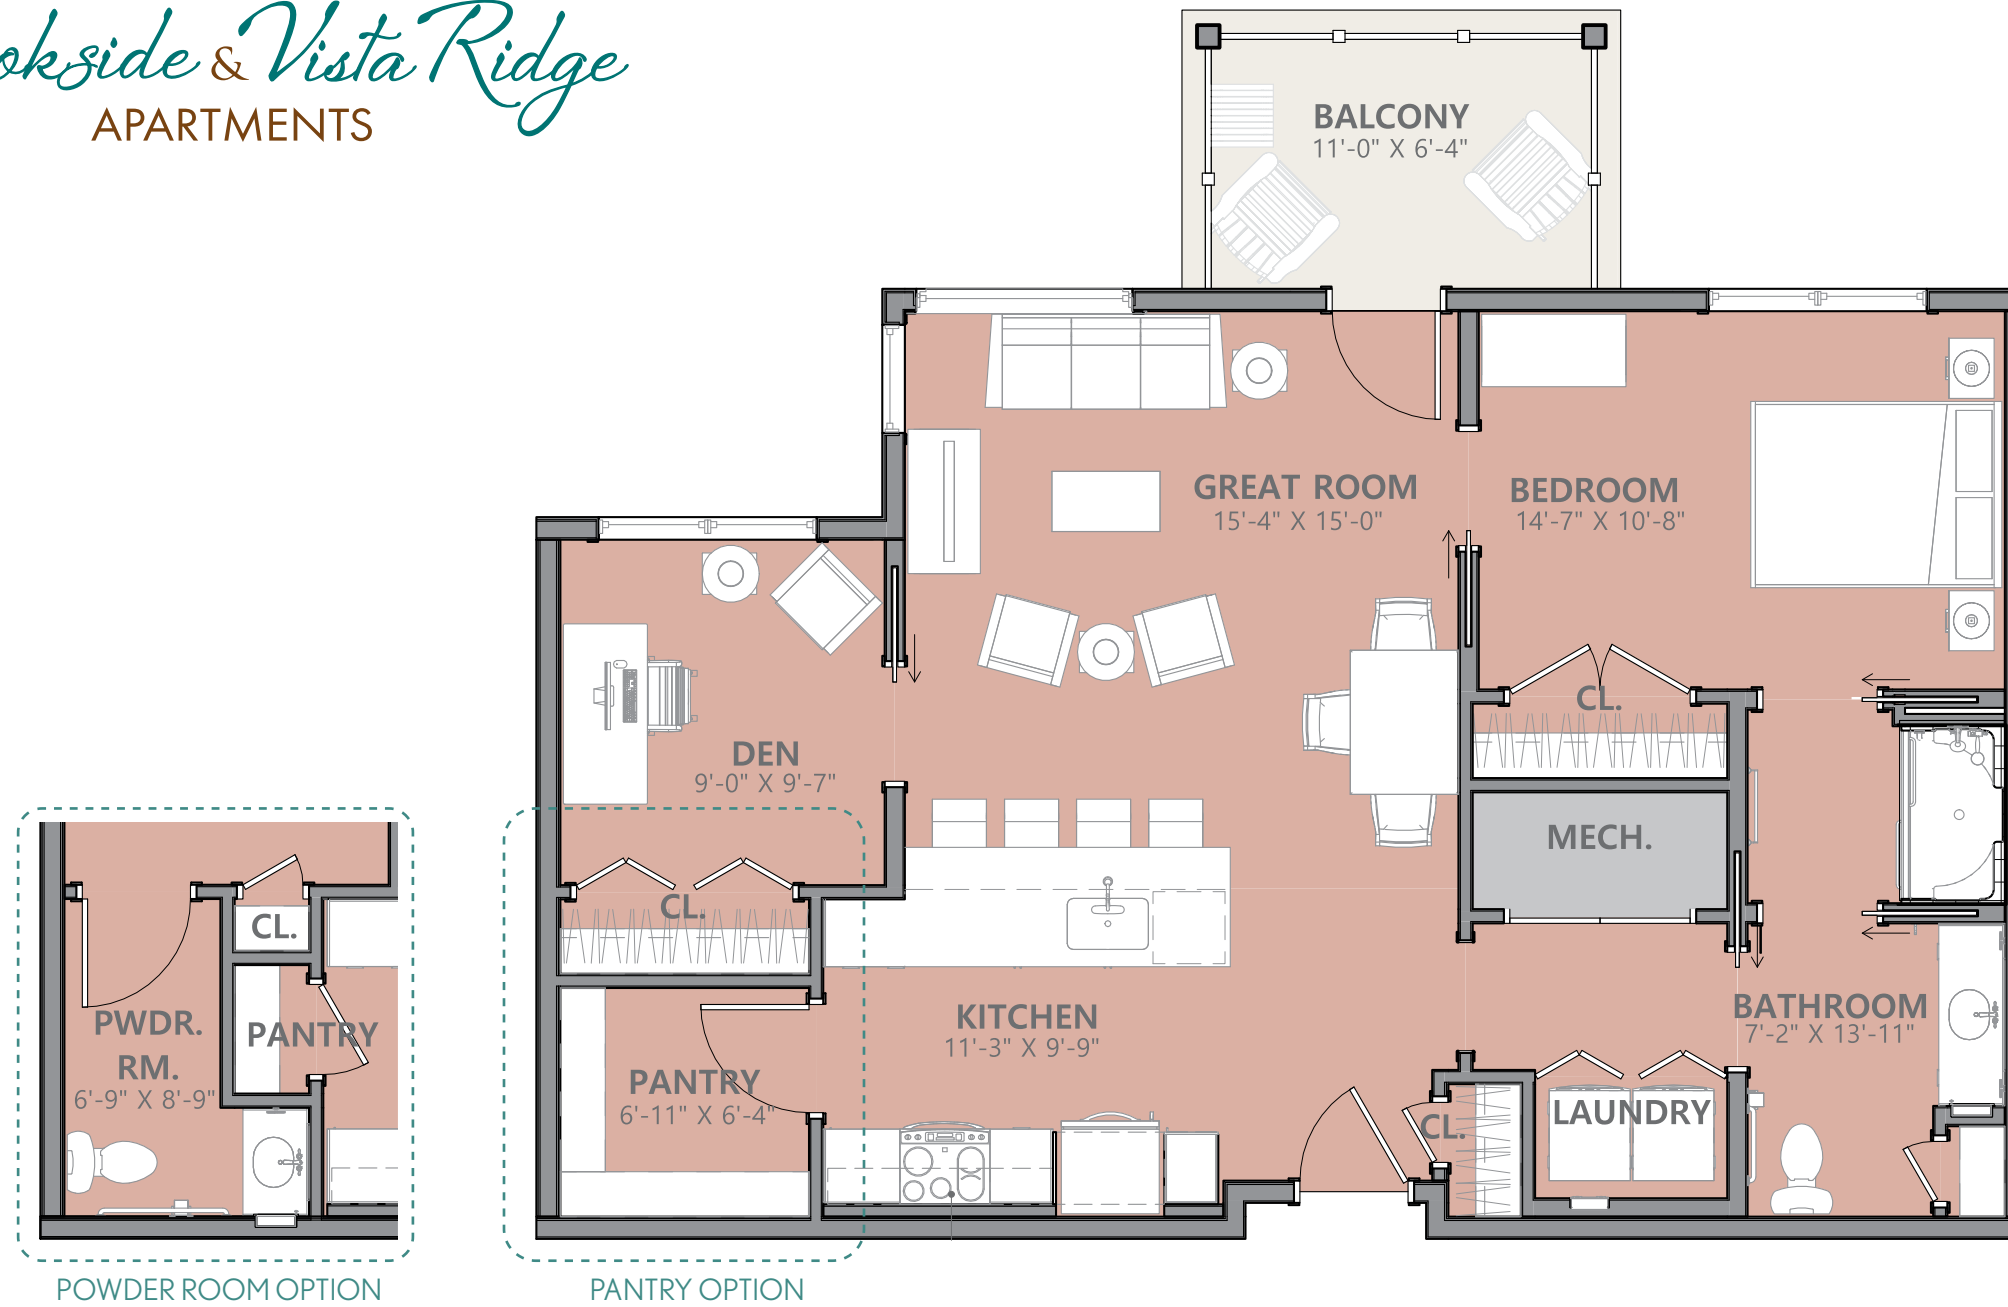

Givens Highland Farms

Brookside & Vista Ridge
APARTMENTS

Notes

July 2021

One Bedroom Den

933 SF ■ 1 BED + DEN ■ 1 BATH

Plans are subject to change.
*Square footage is approximate.