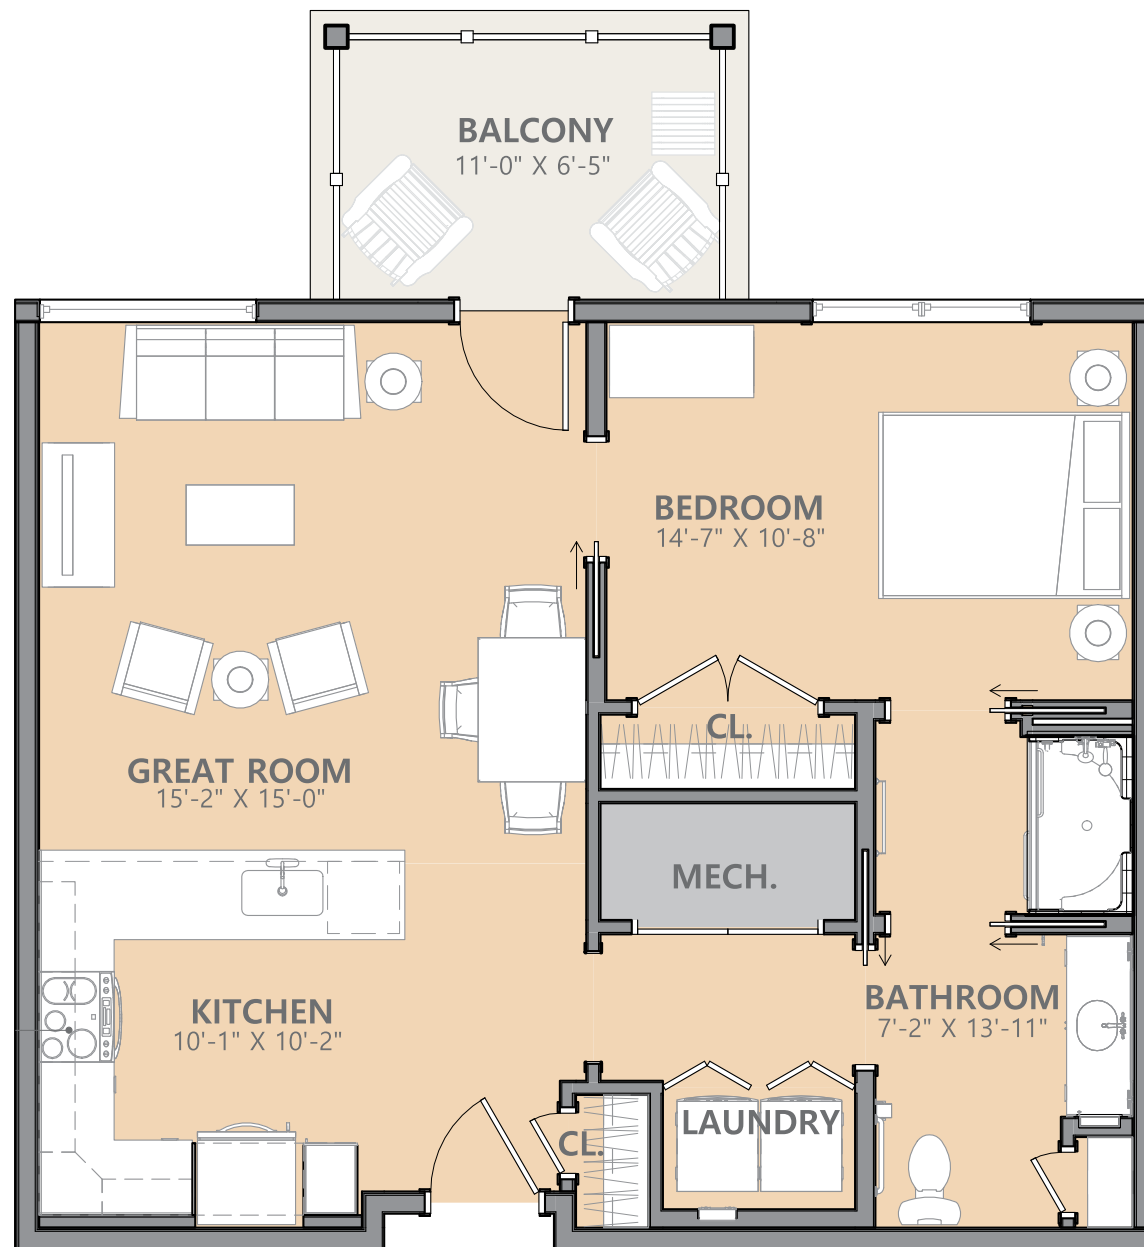

Givens Highland Farms

Brookside
APARTMENTS

Notes

July 2021

One Bedroom

753 SF ▪ 1BED ▪ 1BATH

Plans are subject to change.
*Square footage is approximate.