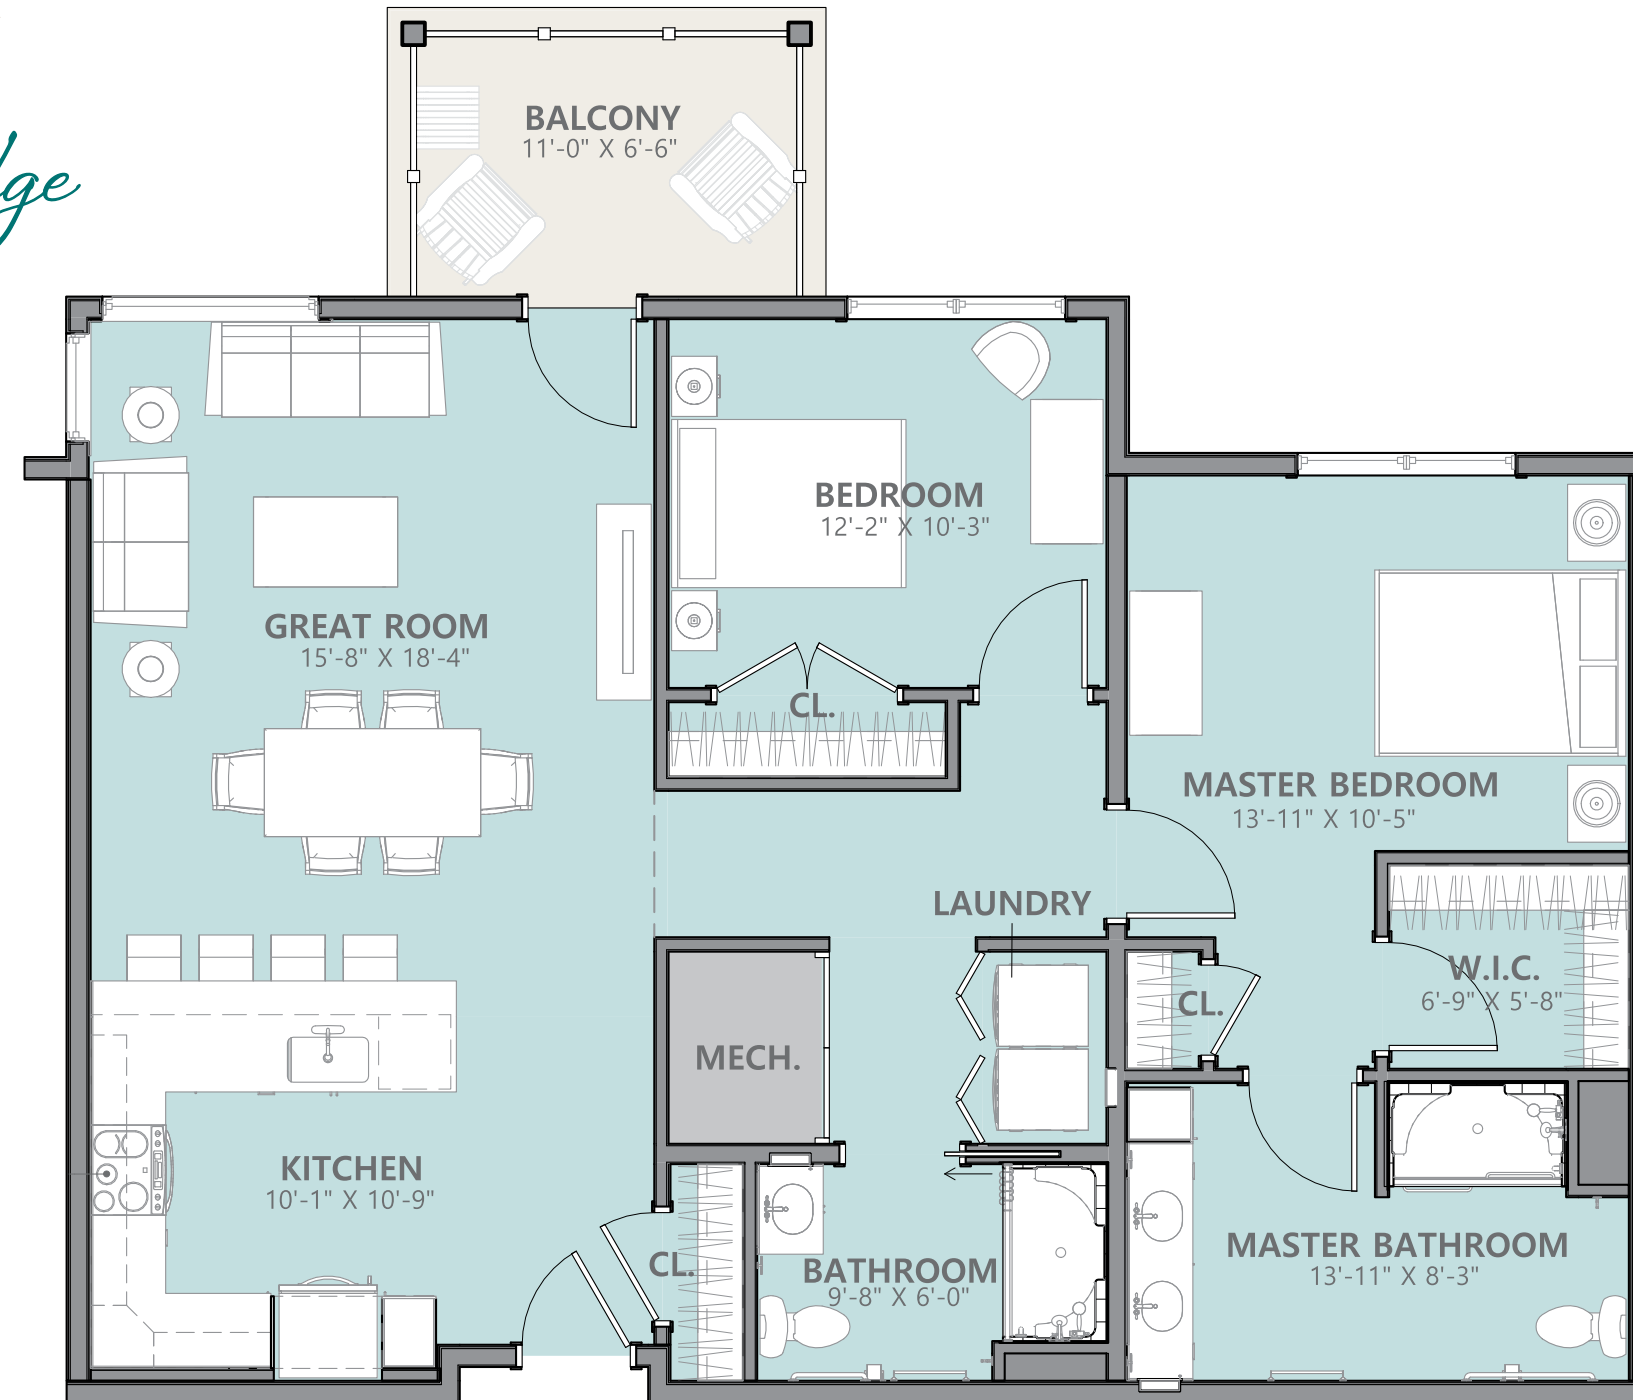

Givens Highland Farms
Brookside & Vista Ridge
 APARTMENTS

Notes

July 2021

Two Bedroom

1,186 SF ▪ 2 BEDS ▪ 2 BATHS

Plans are subject to change.
 *Square footage is approximate.