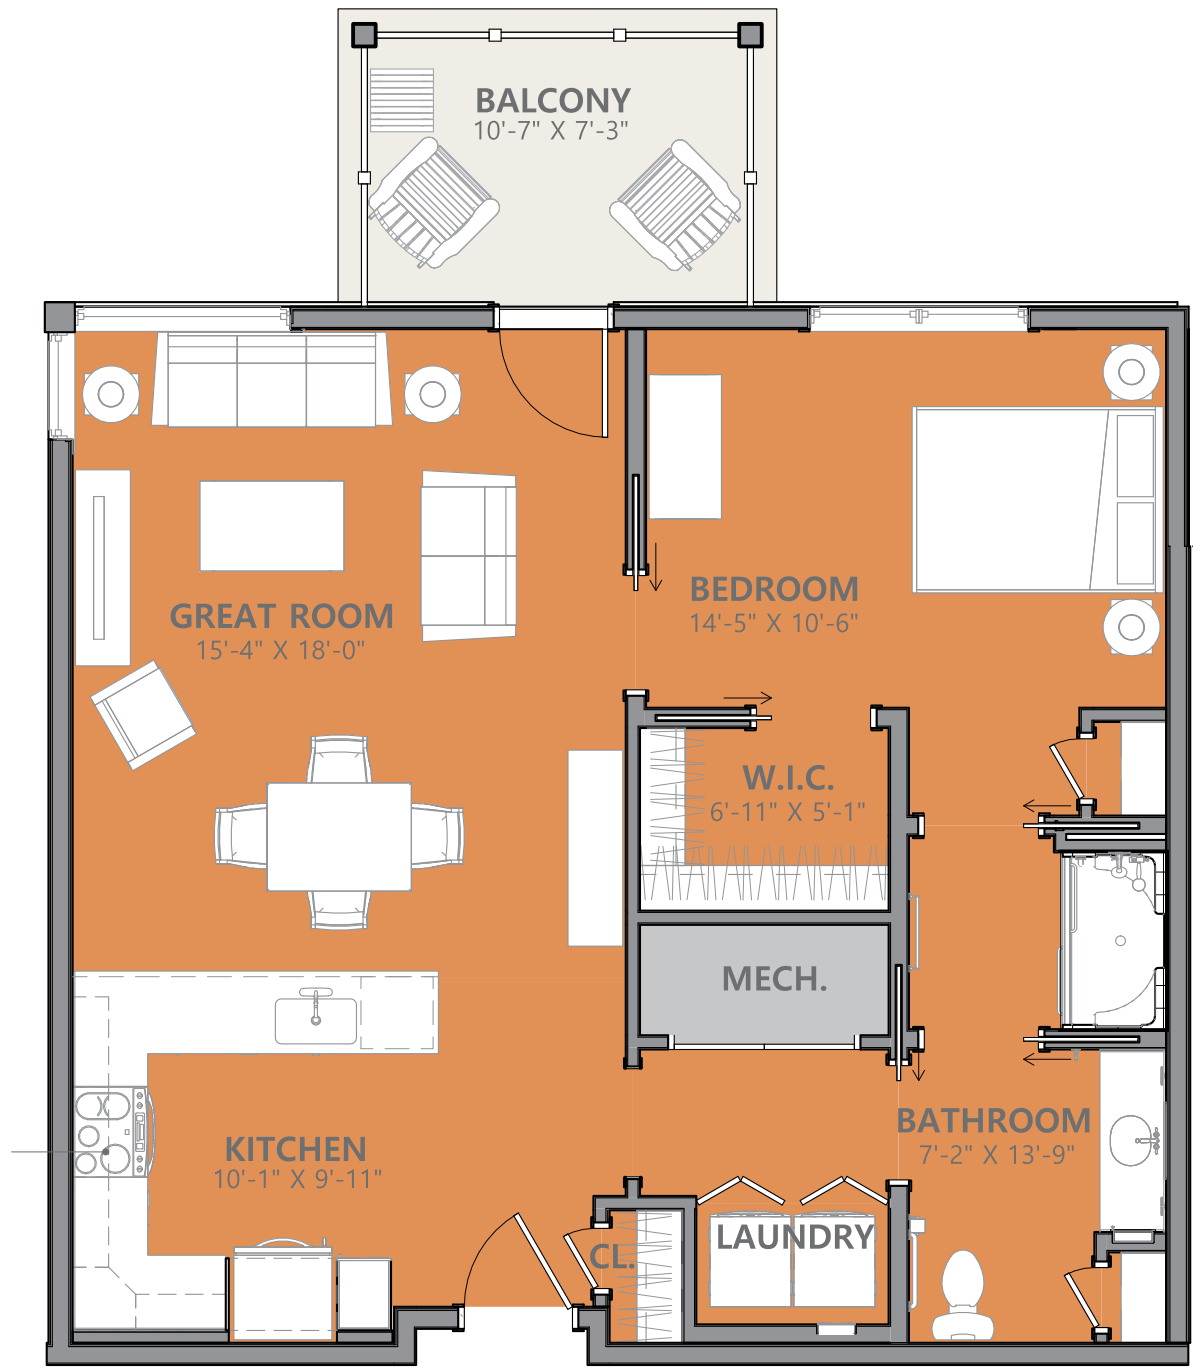

Givens Highland Farms
Brookside & Vista Ridge
 APARTMENTS

Notes

July 2021

One Bedroom Expanded
 843 SF ▪ 1 BED ▪ 1 BATH

Plans are subject to change.
 *Square footage is approximate.